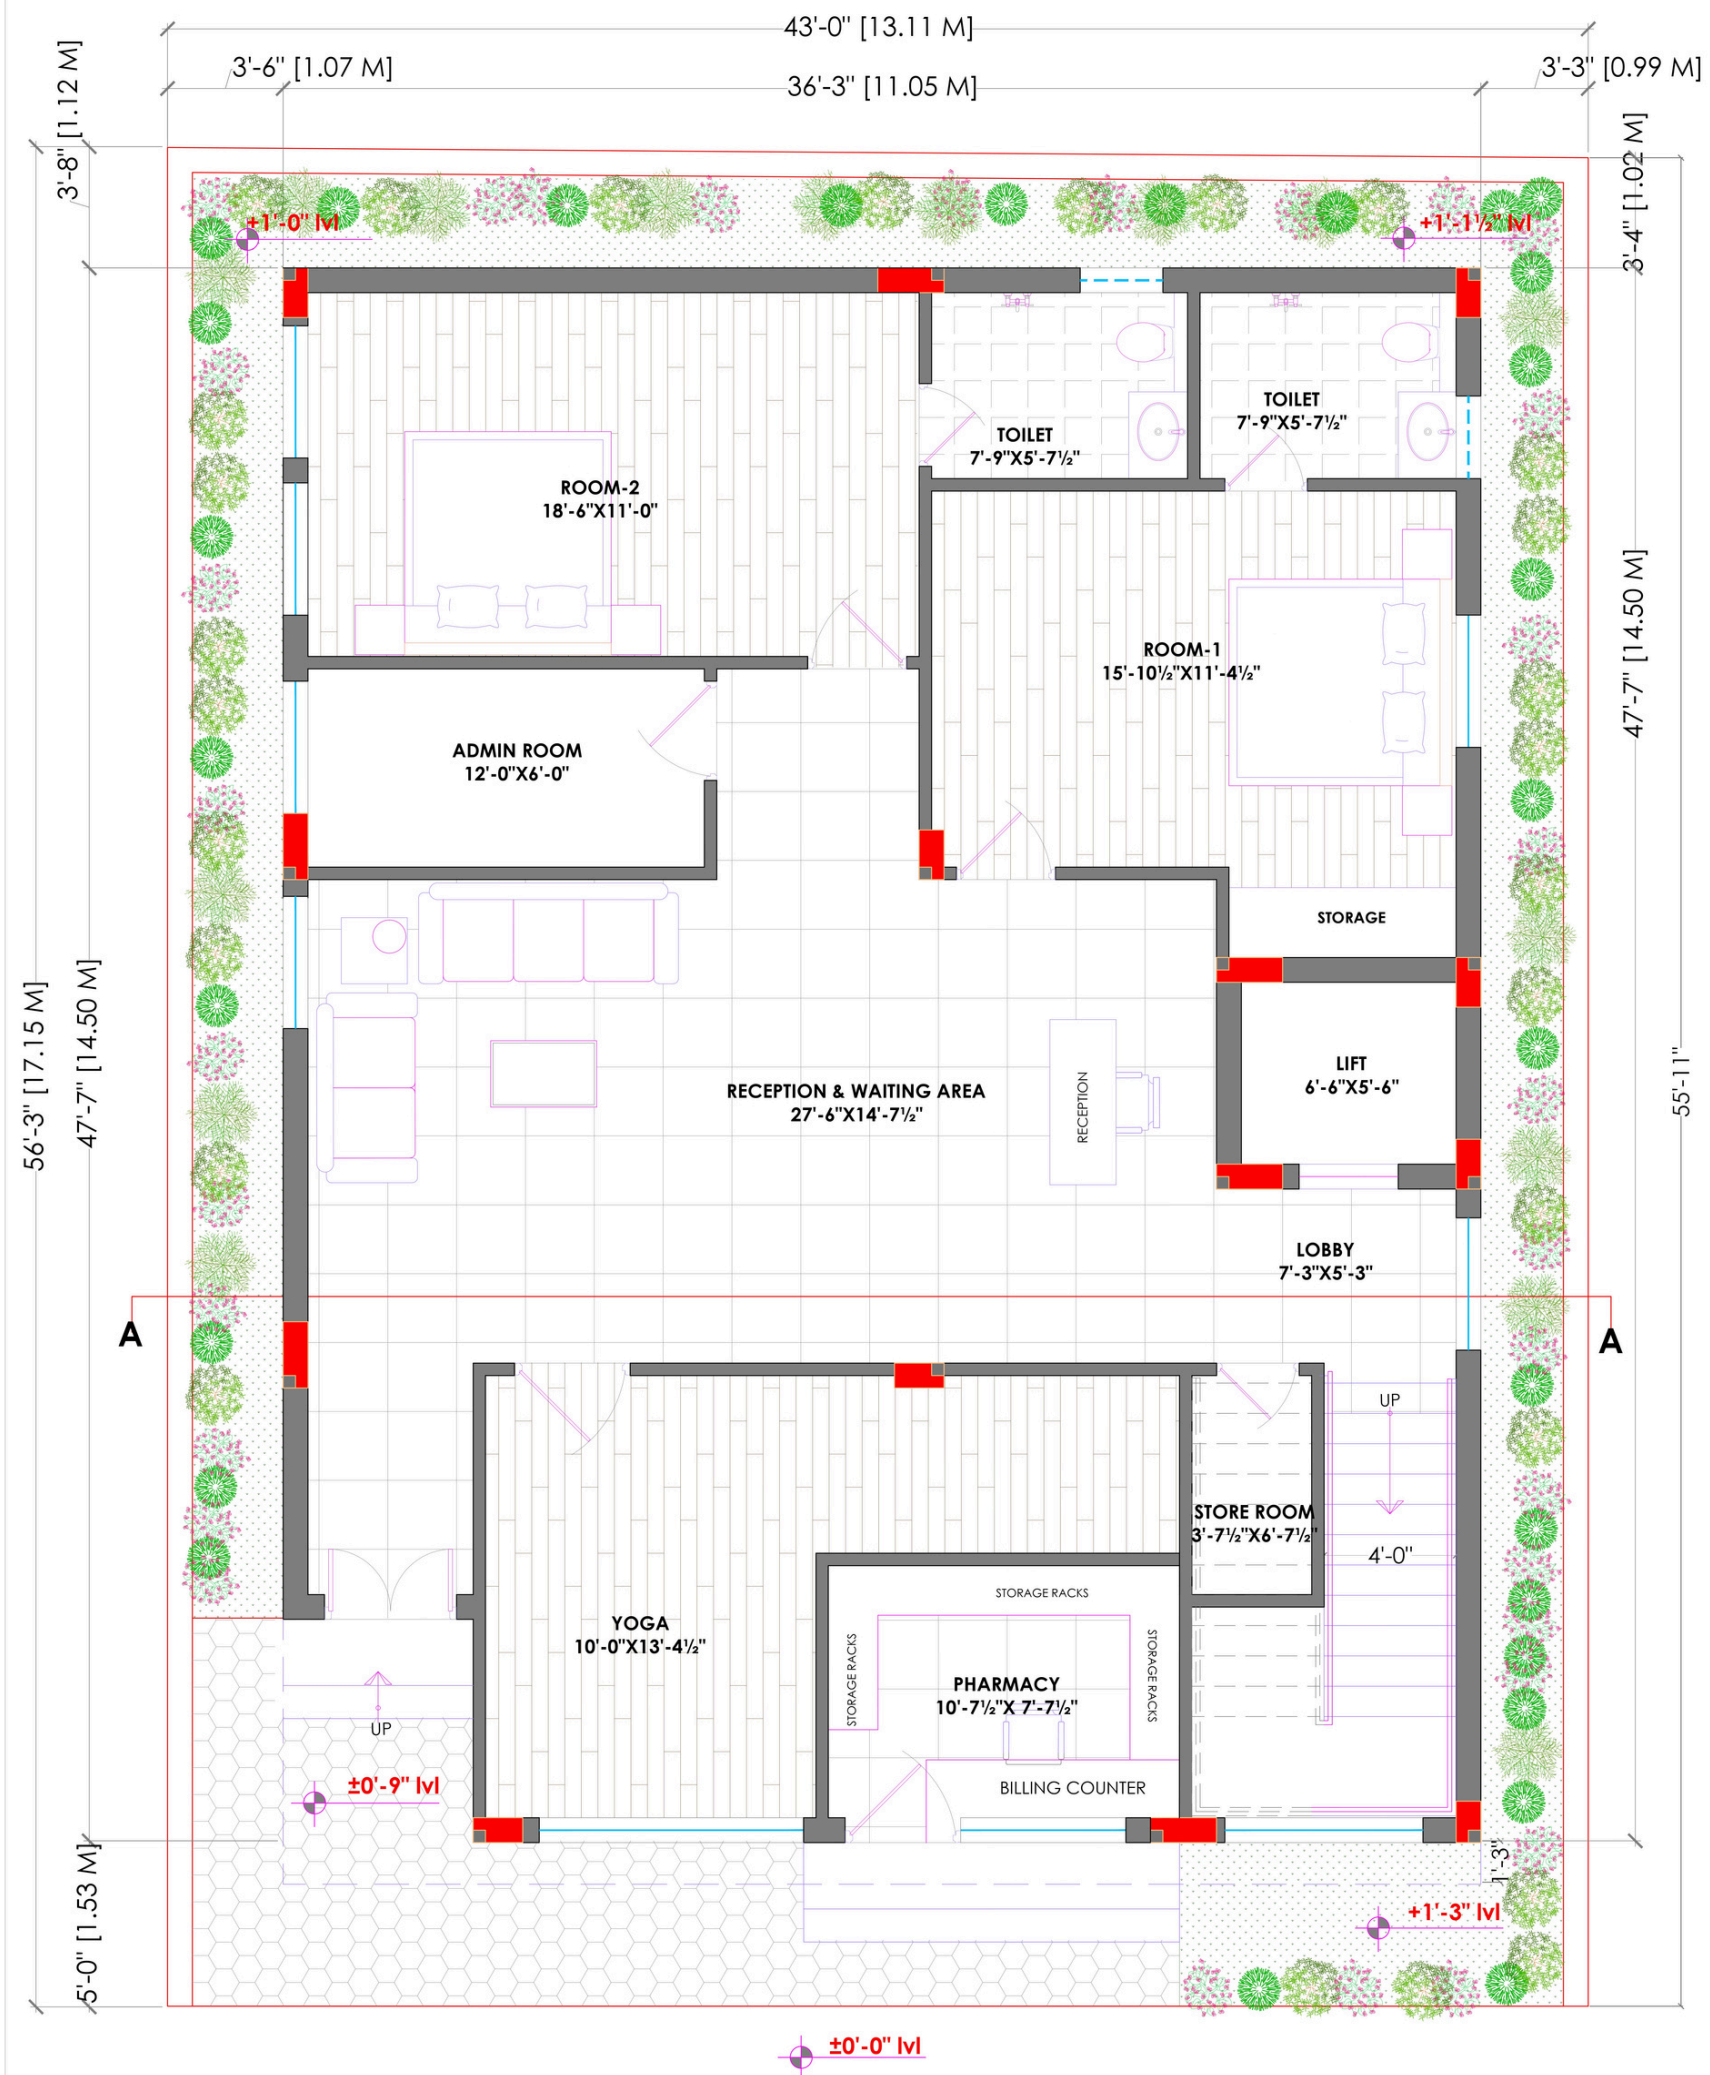

Project Summary

Location: *Vijayawada*

Total Site Area: *2.10 acres /10169.67 sq. yds*

Open Space: *40% dedicated greenery*

Total Units: *29 Villas (4 BHK)*

Team

Architecture & Design

by

Ground Floor

East facing villas

First Floor

East facing villas

Second Floor

East facing villas

West Villa

Ground Floor

West facing villas

First Floor

West facing villas

Second Floor

West facing villas

Clubhouse

Ground Floor

First Floor

Second Floor

Our Prestigious Clients