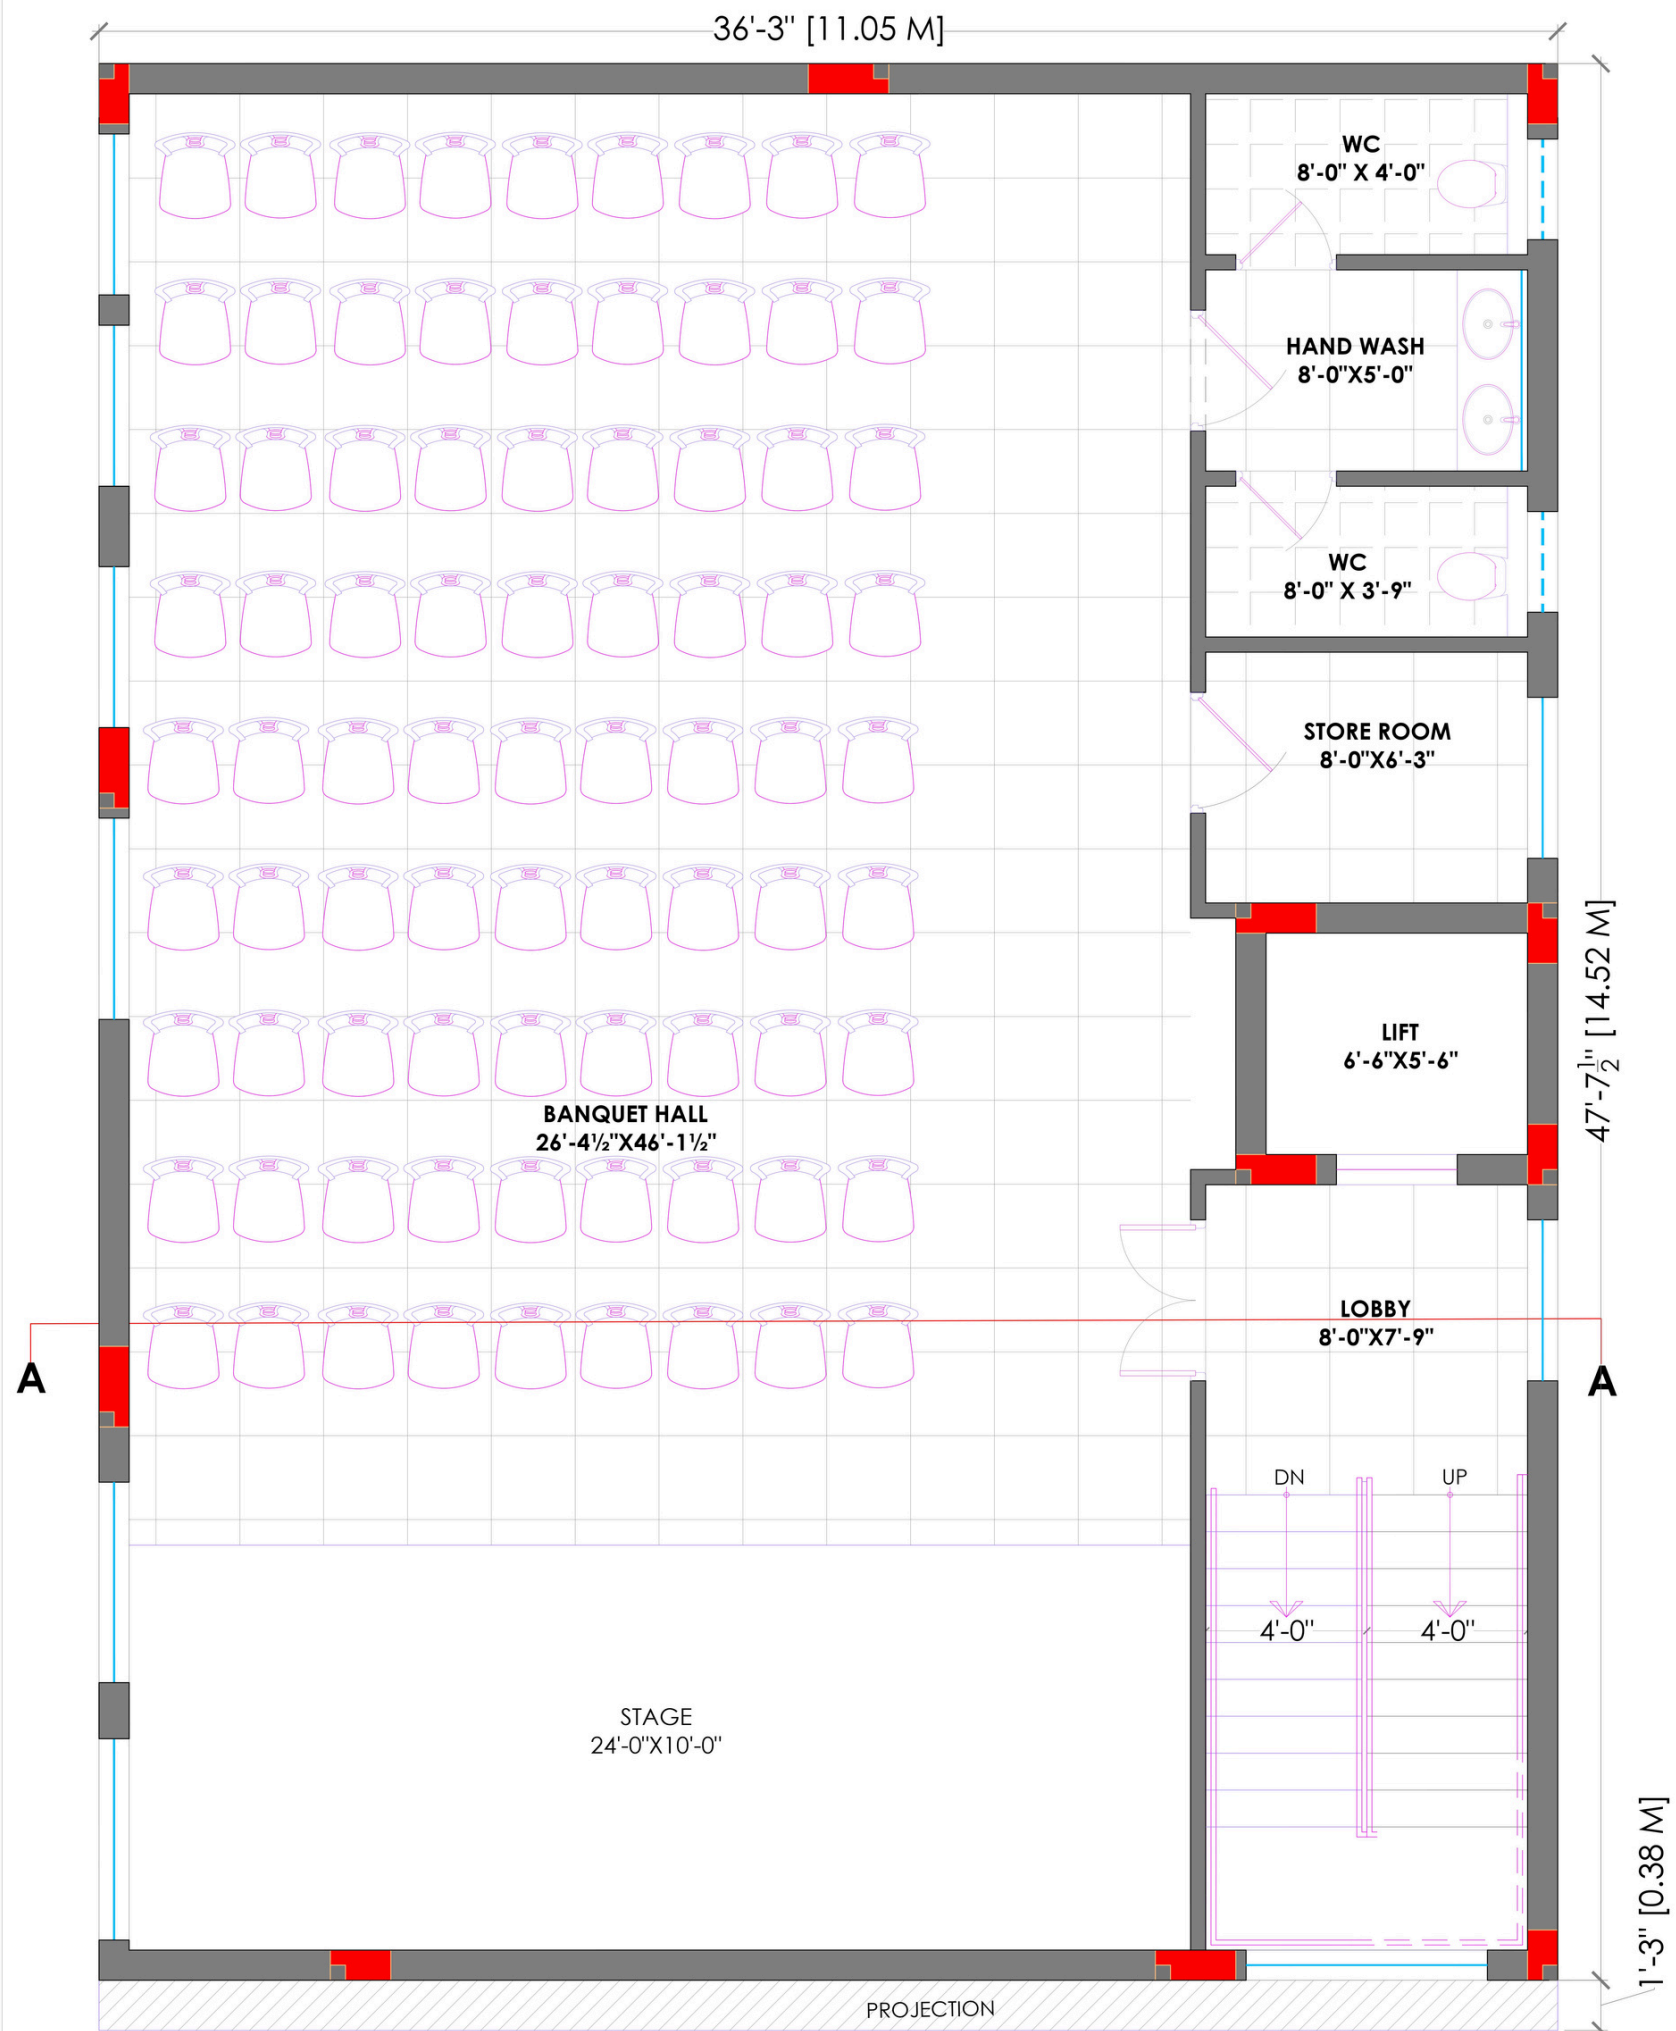

Second Floor