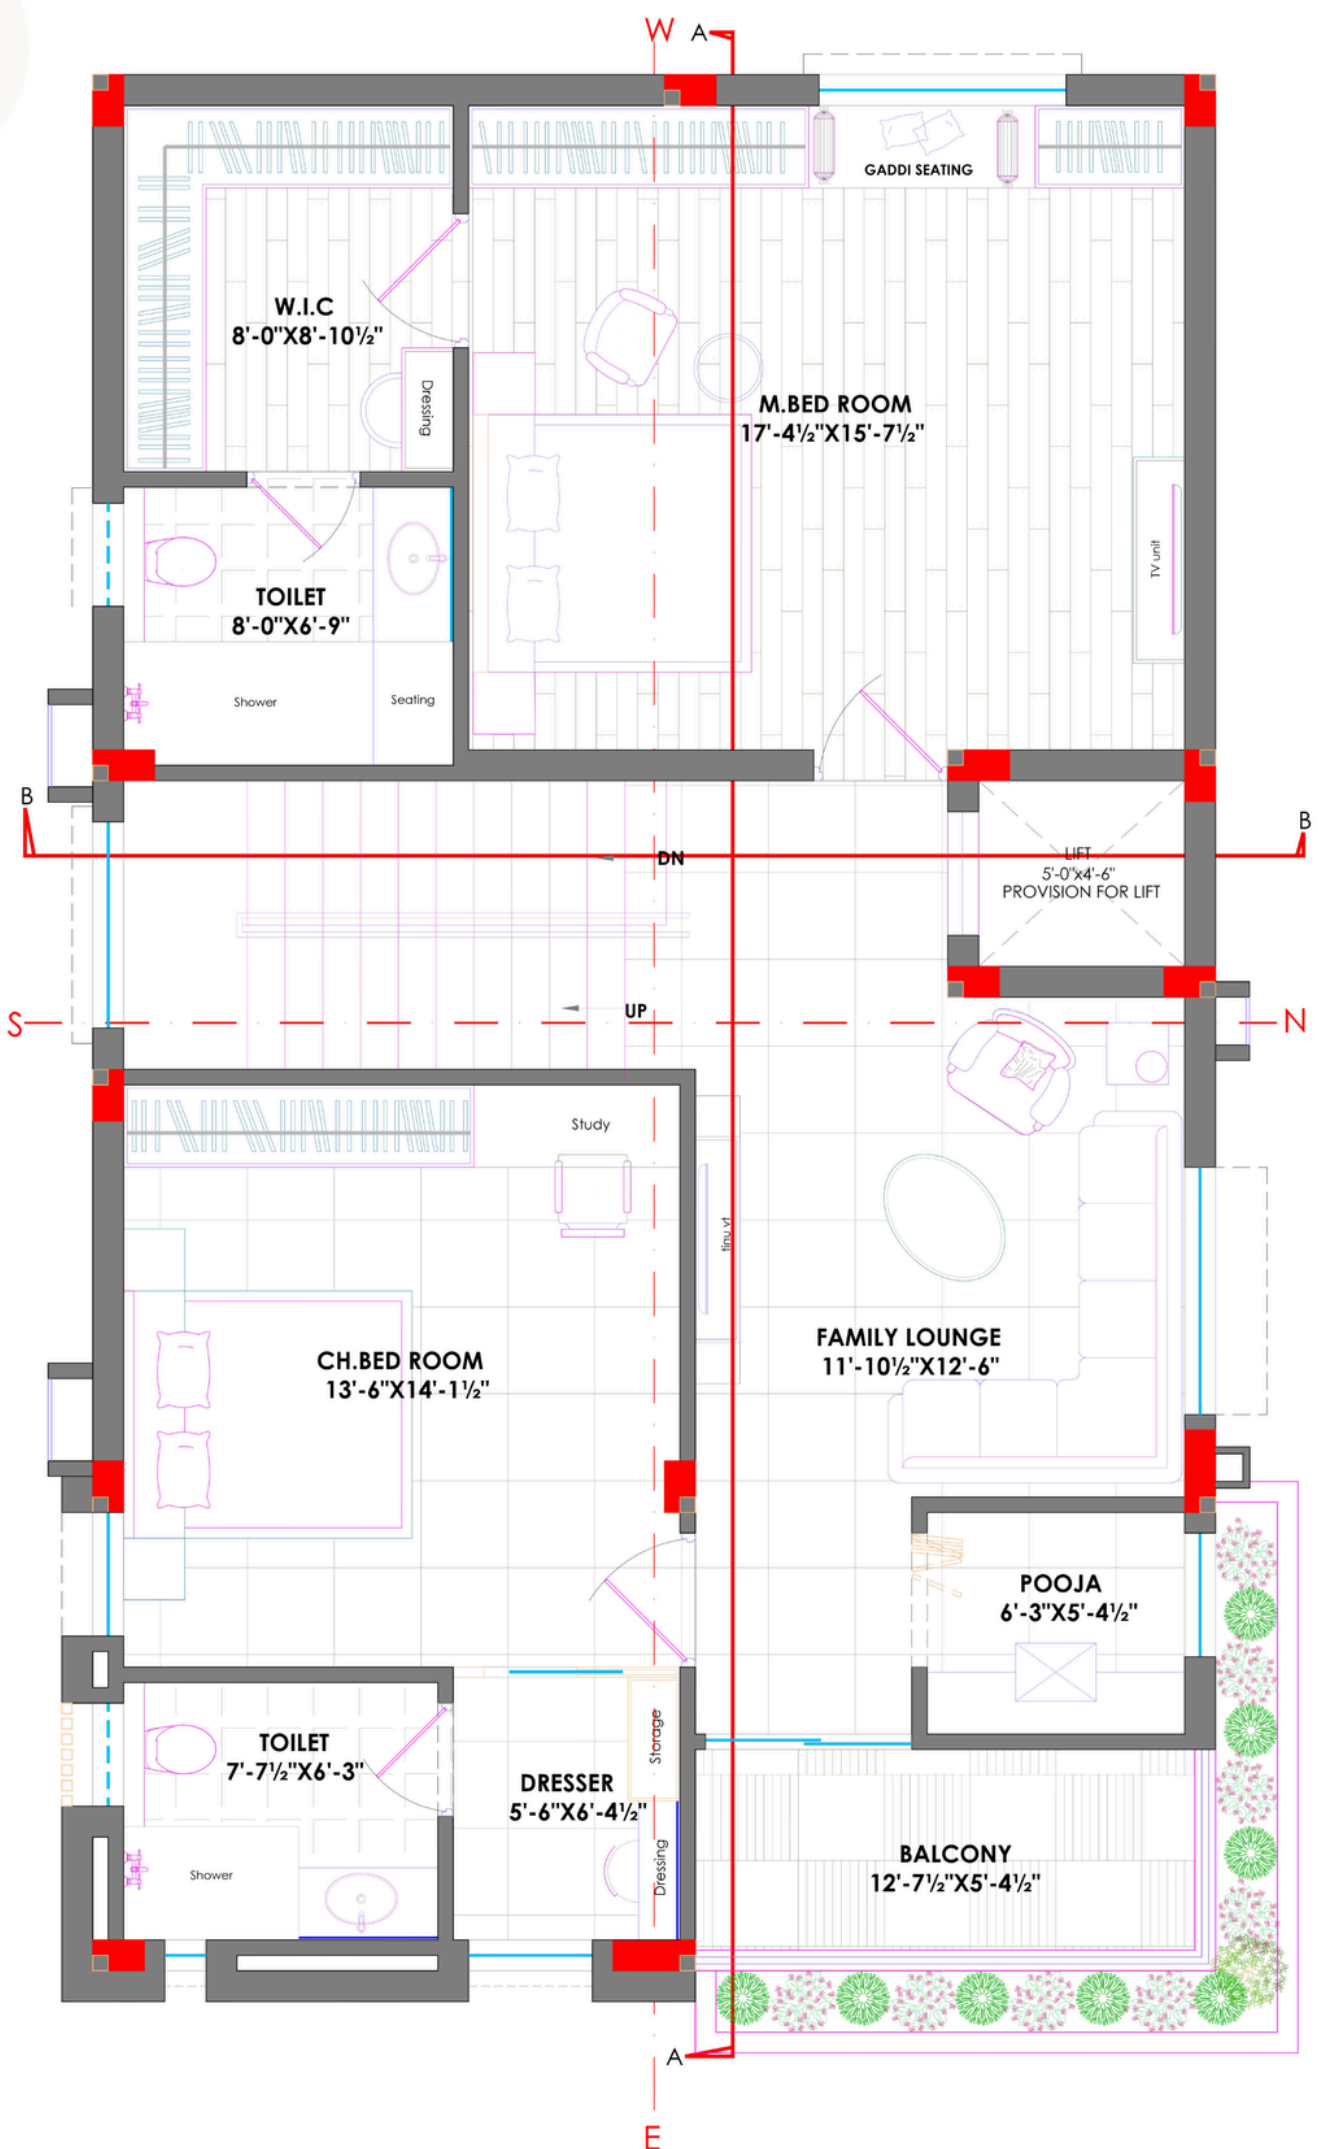

Project Summary

Location: *Vijayawada*

Total Site Area: *2.10 acres /10169.67 sq. yds*

Open Space: *40% dedicated greenery*

Total Units: *29 Villas (4 BHK)*

Team

Architecture & Design

by

Ground Floor

East facing villas

First Floor

East facing villas

Second Floor

East facing villas

West Villa

Ground Floor

West facing villas

First Floor

West facing villas

Second Floor

West facing villas

Clubhouse

Ground Floor

First Floor