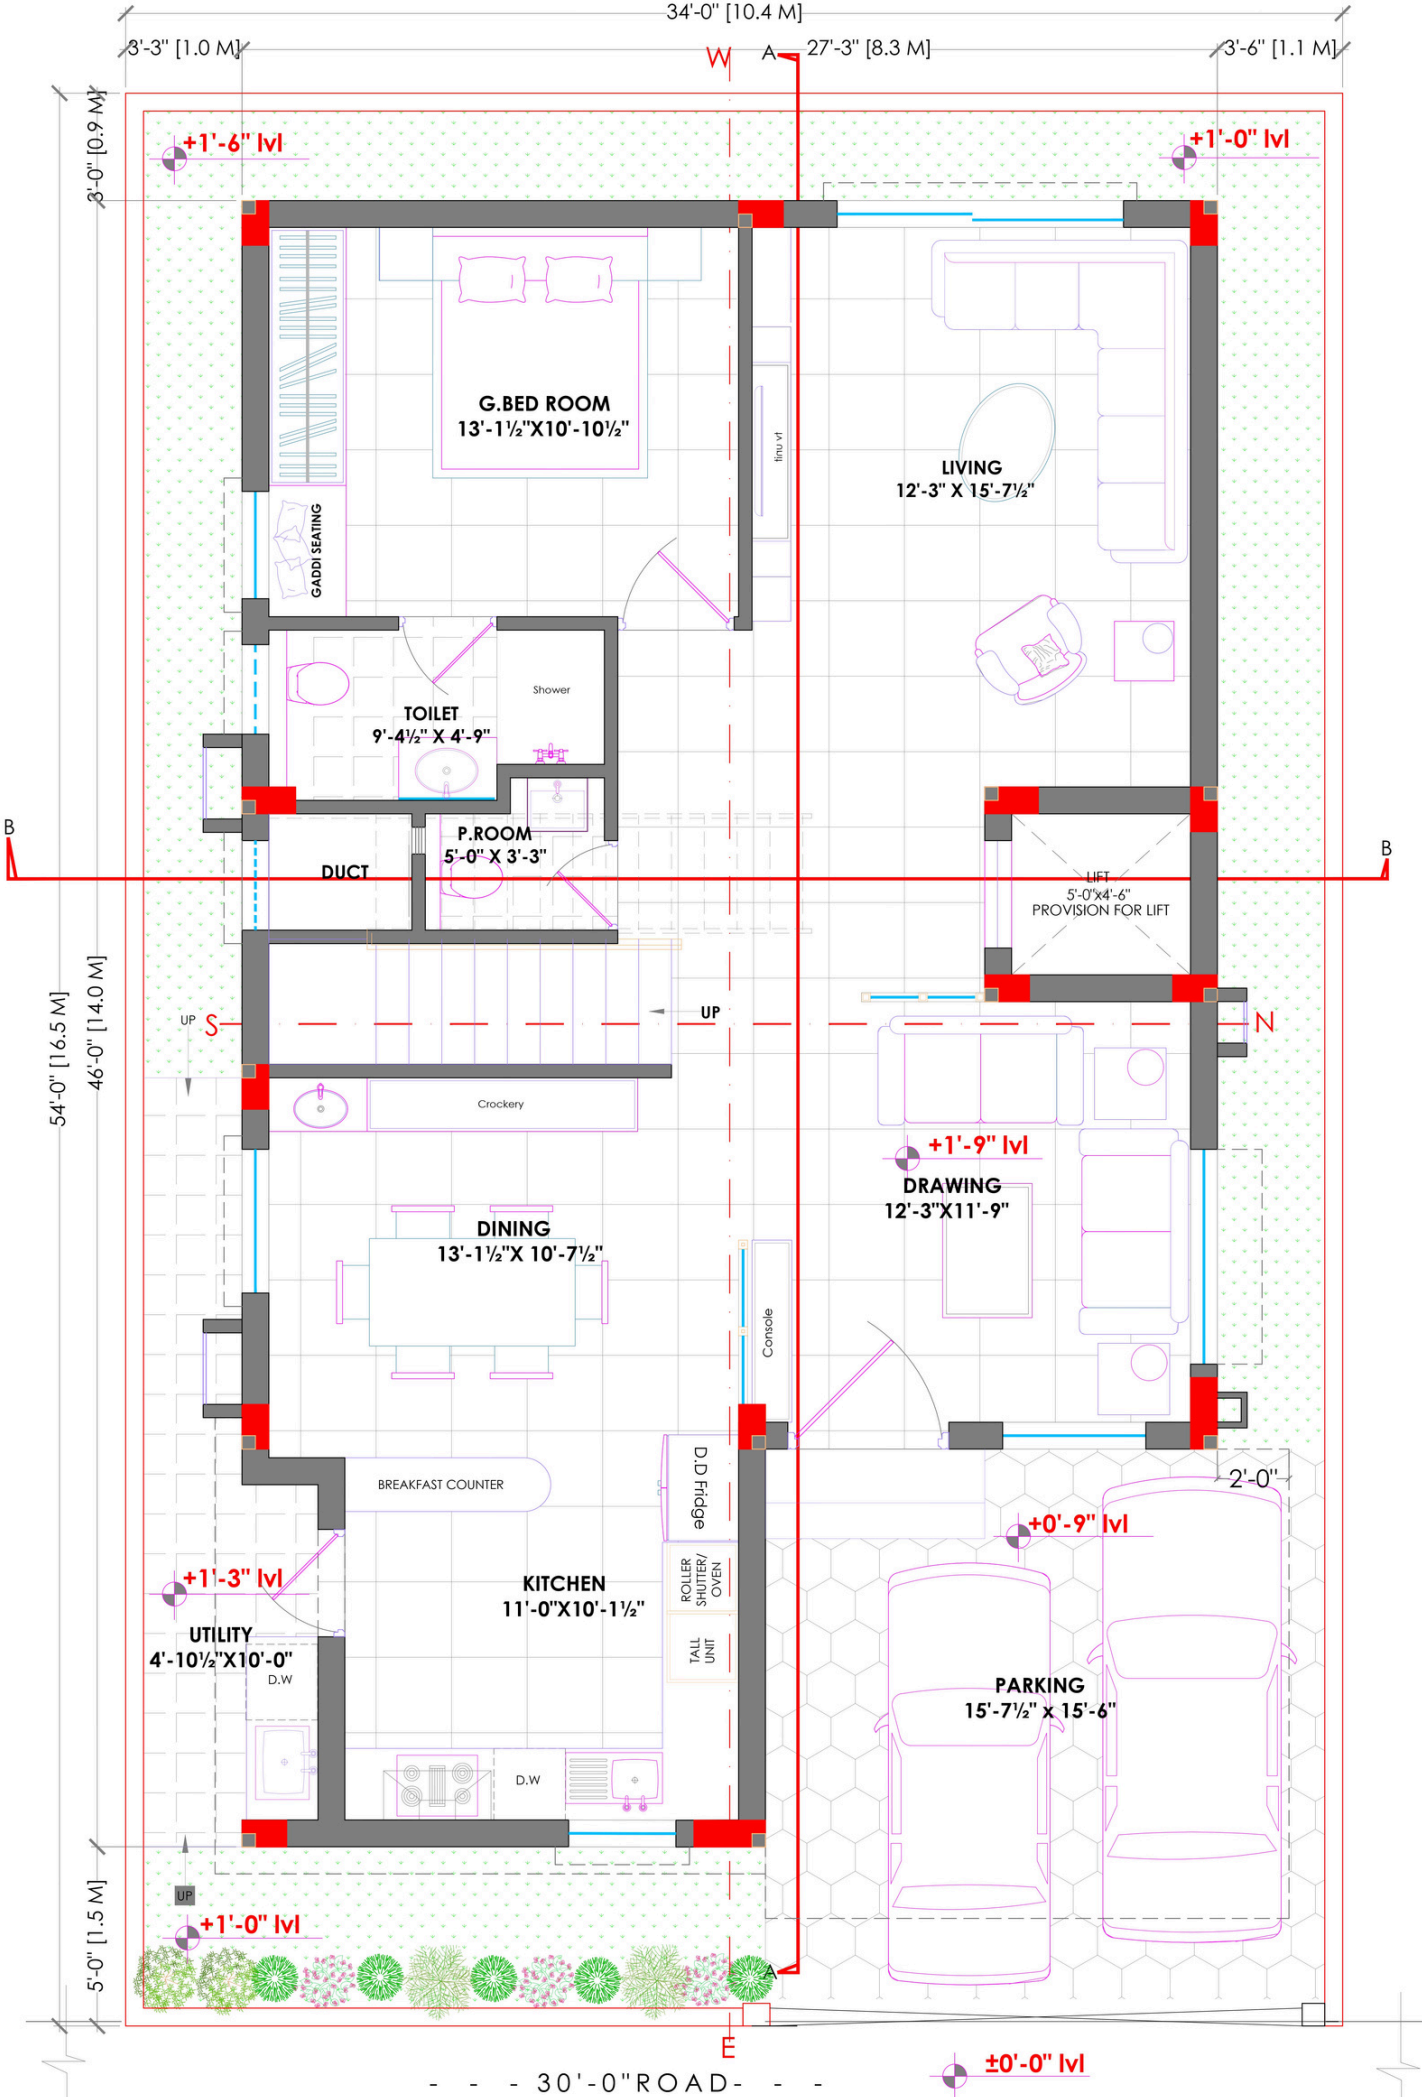

Project Summary

Location: *Vijayawada*

Total Site Area: *2.10 acres /10169.67 sq. yds*

Open Space: *40% dedicated greenery*

Total Units: *29 Villas (4 BHK)*

Team

Architecture & Design

by

Ground Floor

East facing villas

First Floor

East facing villas

Second Floor

East facing villas

West Villa

Ground Floor

West facing villas

First Floor

West facing villas

Second Floor

West facing villas

Clubhouse

Ground Floor

First Floor