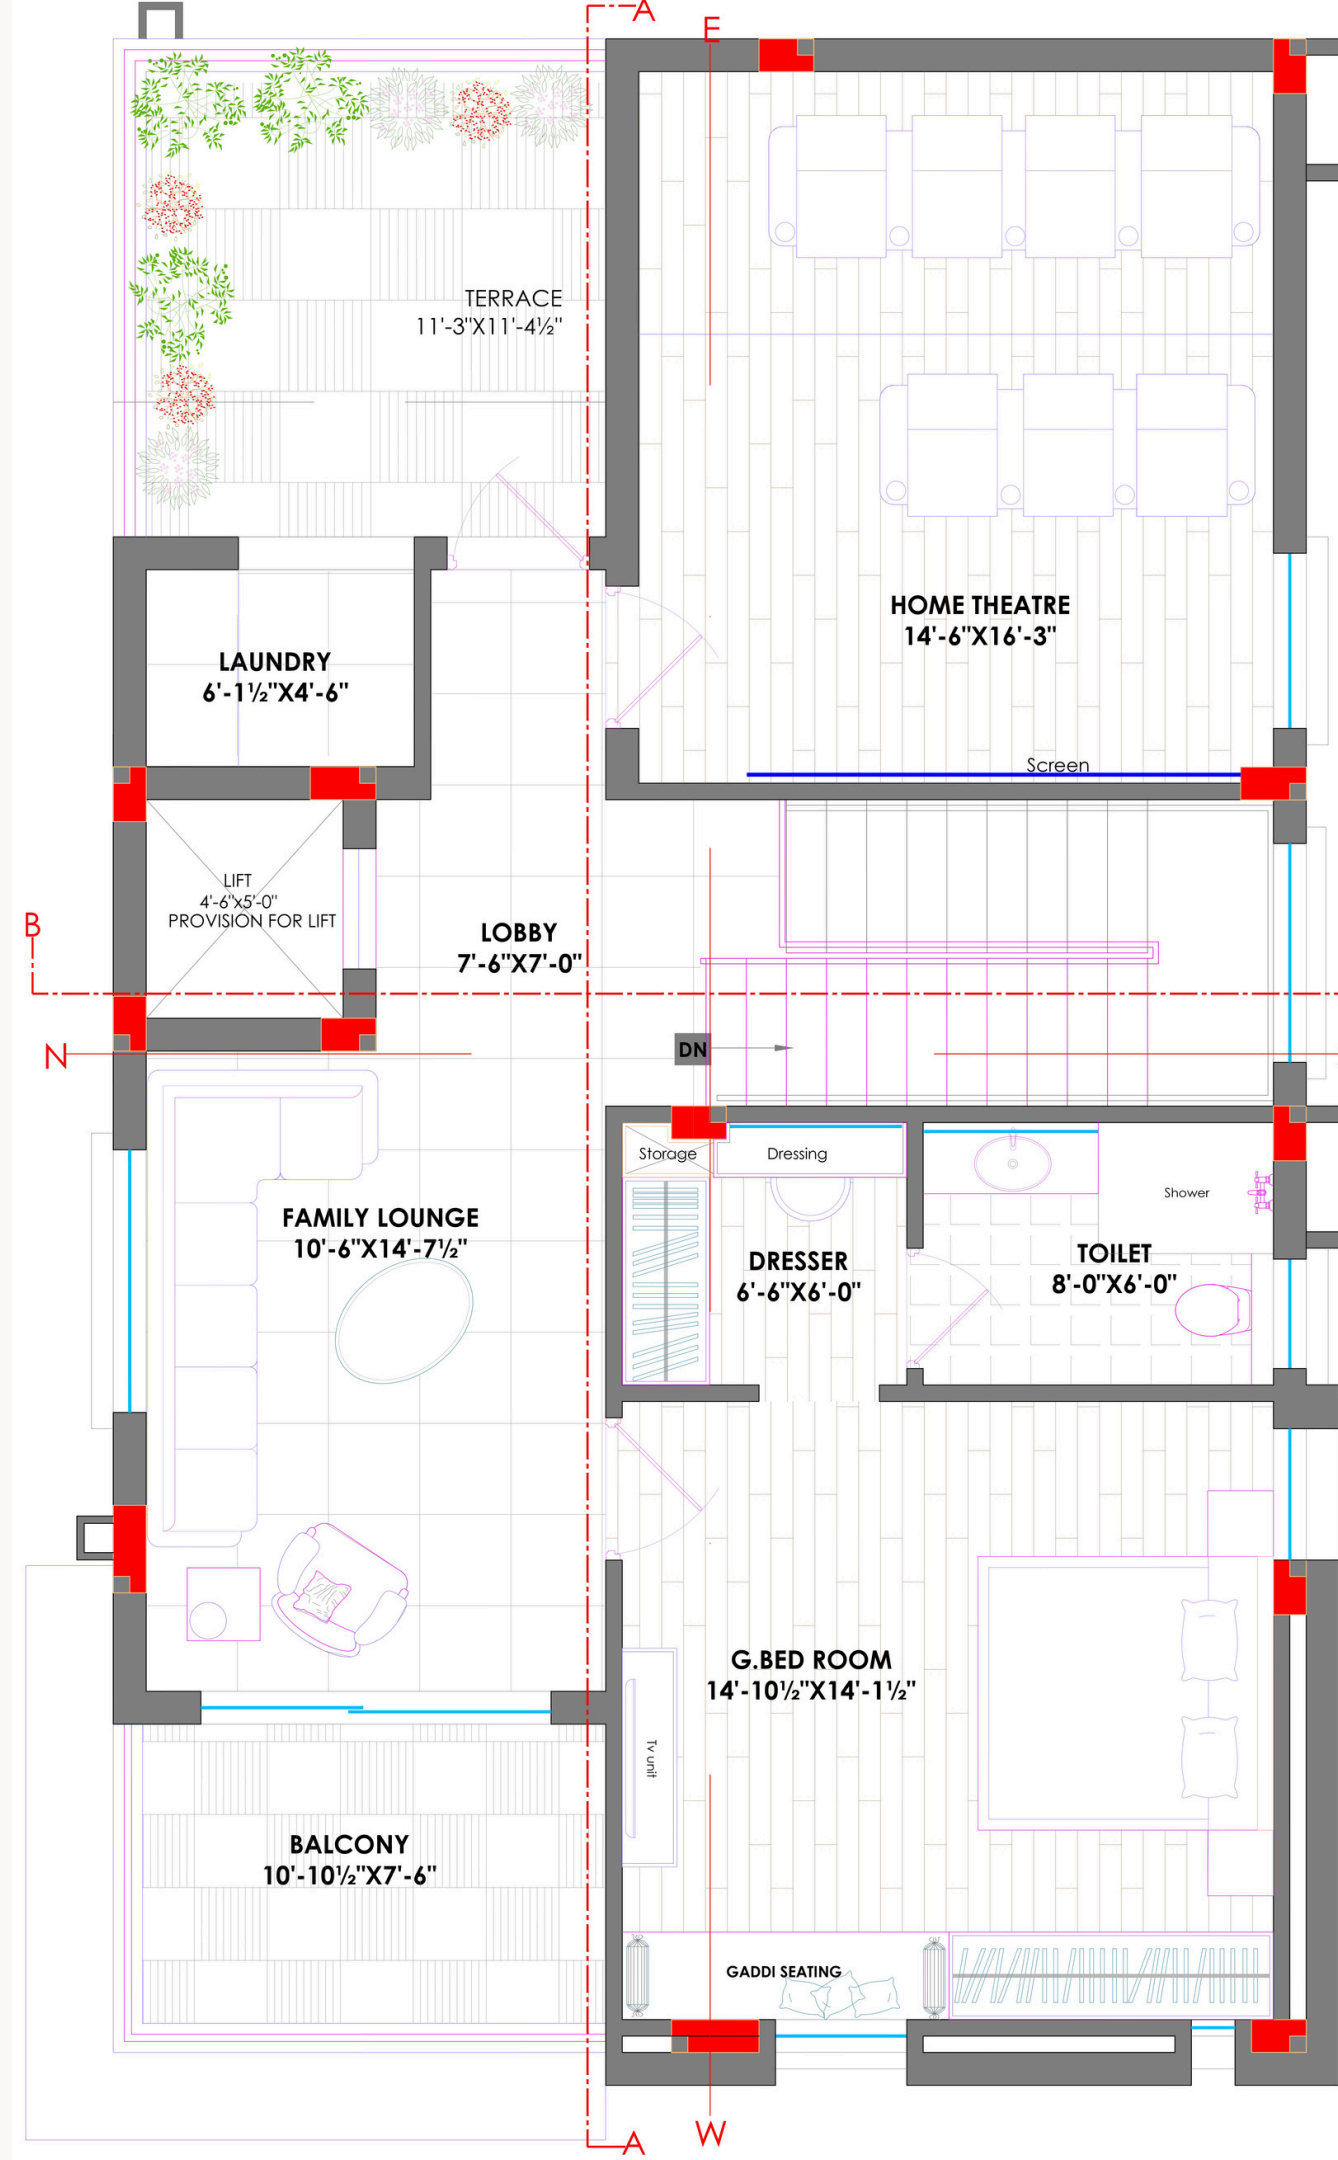

Project Summary

Location: *Vijayawada*

Total Site Area: *2.10 acres /10169.67 sq. yds*

Open Space: *40% dedicated greenery*

Total Units: *29 Villas (4 BHK)*

Team

Architecture & Design

by

Ground Floor

East facing villas

First Floor

East facing villas

Second Floor

East facing villas

West Villa

Ground Floor

West facing villas

First Floor

West facing villas

Second Floor

West facing villas

Clubhouse

Ground Floor

First Floor