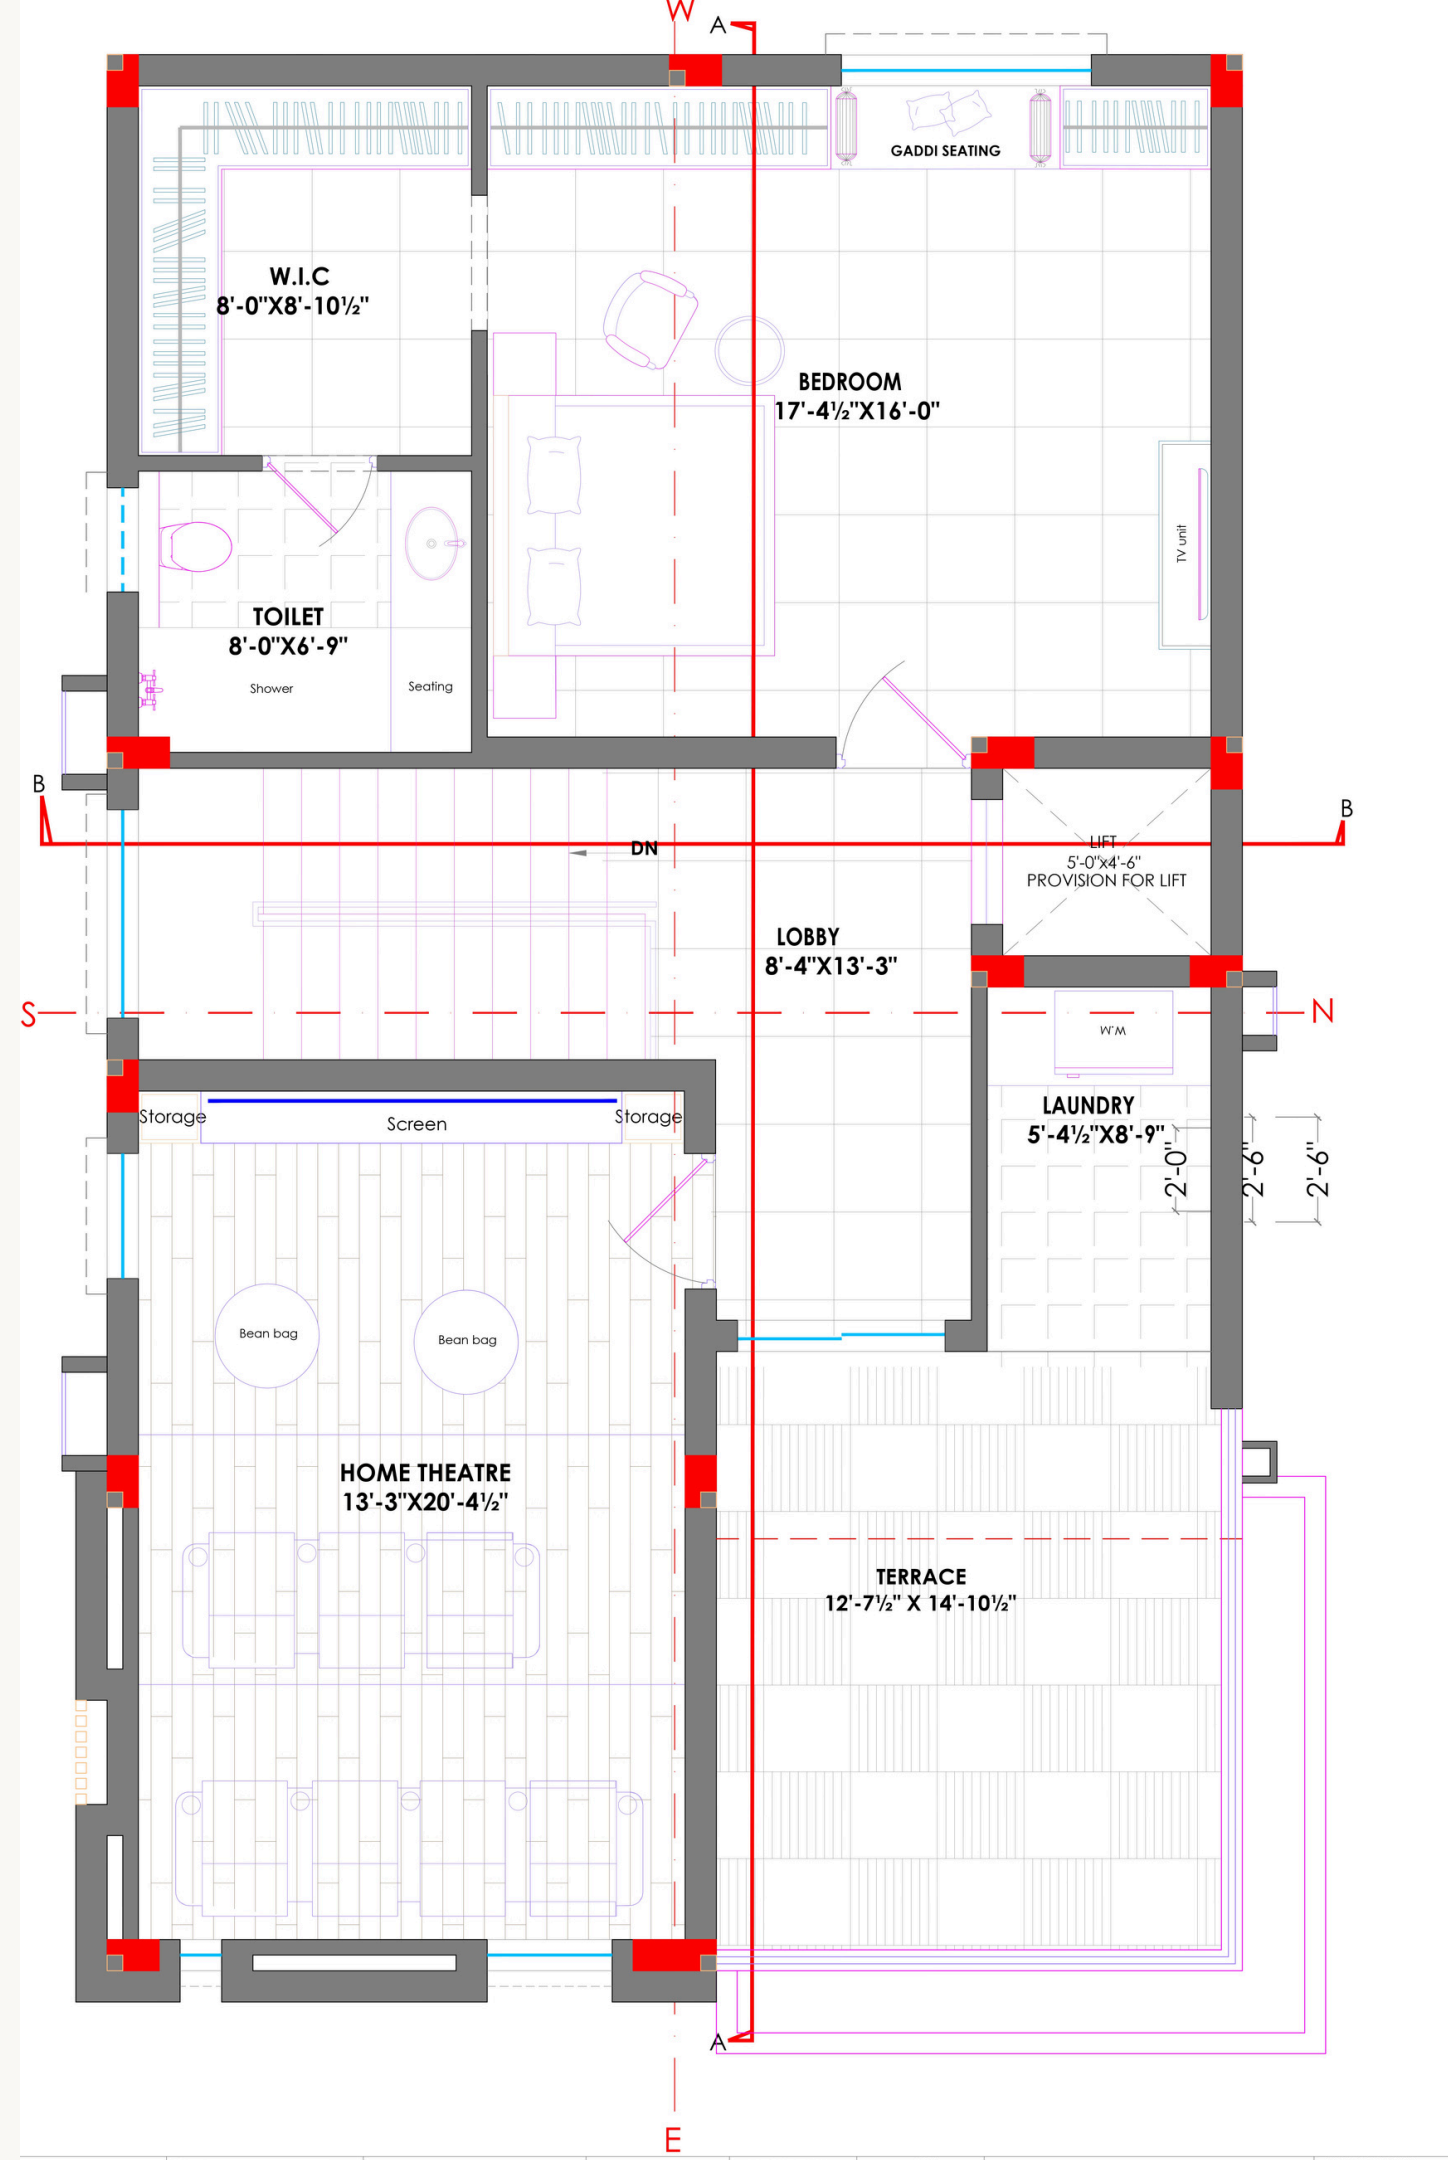

Project Summary

Location: *Vijayawada*

Total Site Area: *2.10 acres /10169.67 sq. yds*

Open Space: *40% dedicated greenery*

Total Units: *29 Villas (4 BHK)*

Team

Architecture & Design

by

Ground Floor

East facing villas

First Floor

East facing villas

Second Floor

East facing villas

West Villa

Ground Floor

West facing villas

First Floor

West facing villas

Second Floor

West facing villas

Clubhouse

Ground Floor

First Floor