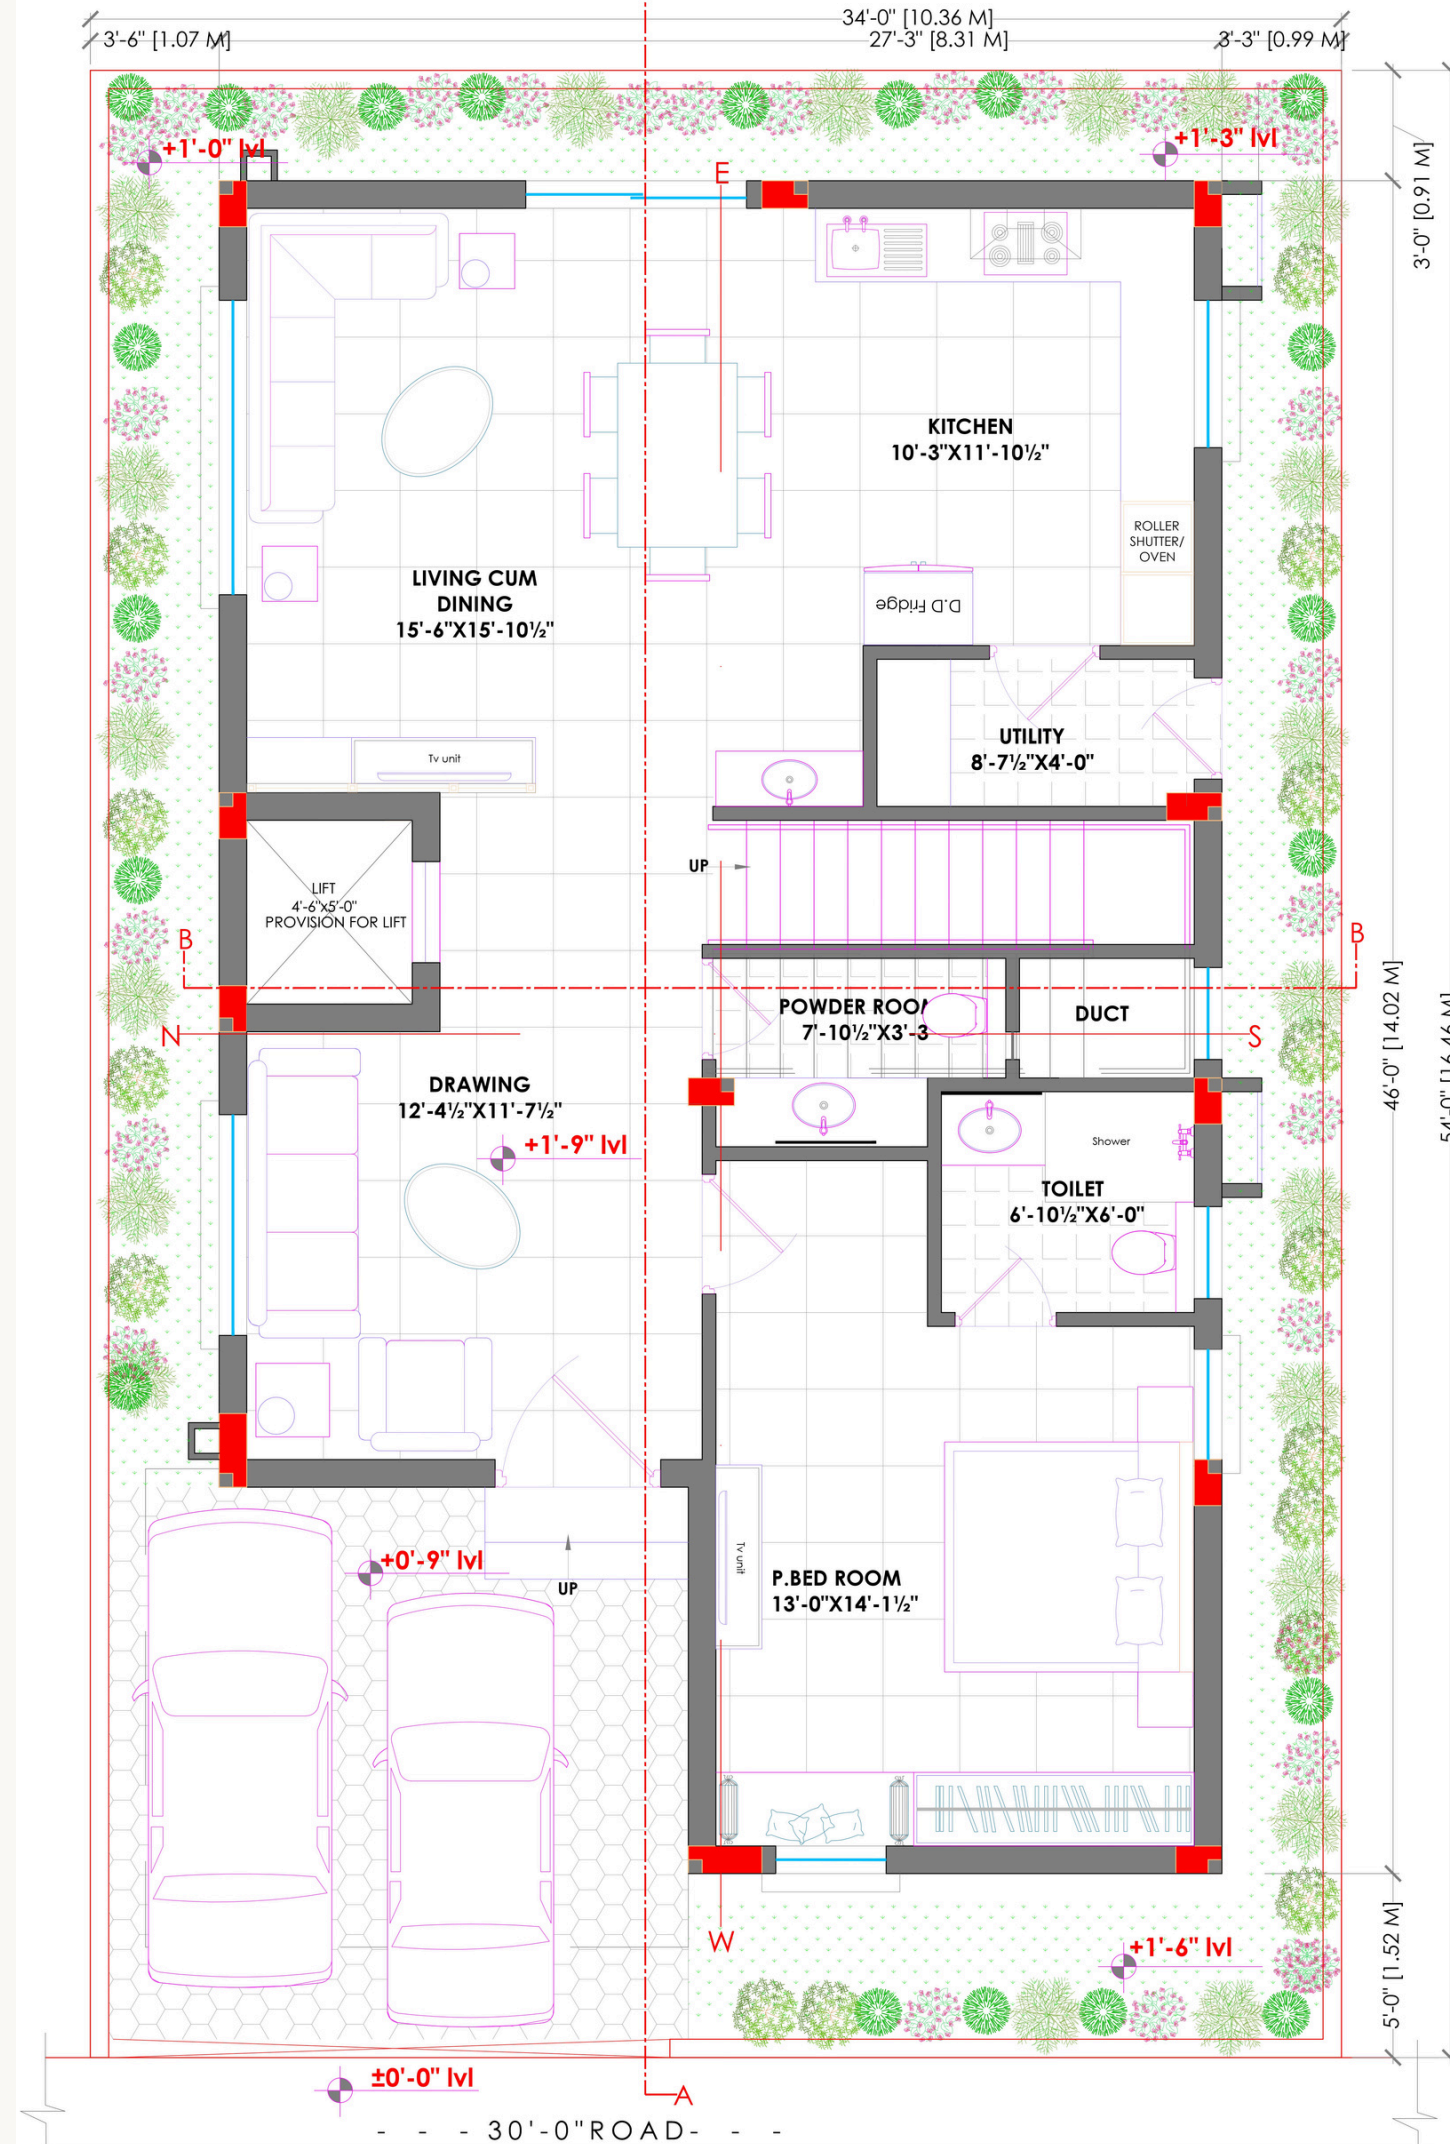

Project Summary

Location: *Vijayawada*

Total Site Area: *2.10 acres /10169.67 sq. yds*

Open Space: *40% dedicated greenery*

Total Units: *29 Villas (4 BHK)*

Team

Architecture & Design

by

Ground Floor

East facing villas

First Floor

East facing villas

Second Floor

East facing villas

West Villa

Ground Floor

West facing villas

First Floor

West facing villas

Second Floor

West facing villas

Clubhouse

Ground Floor

First Floor