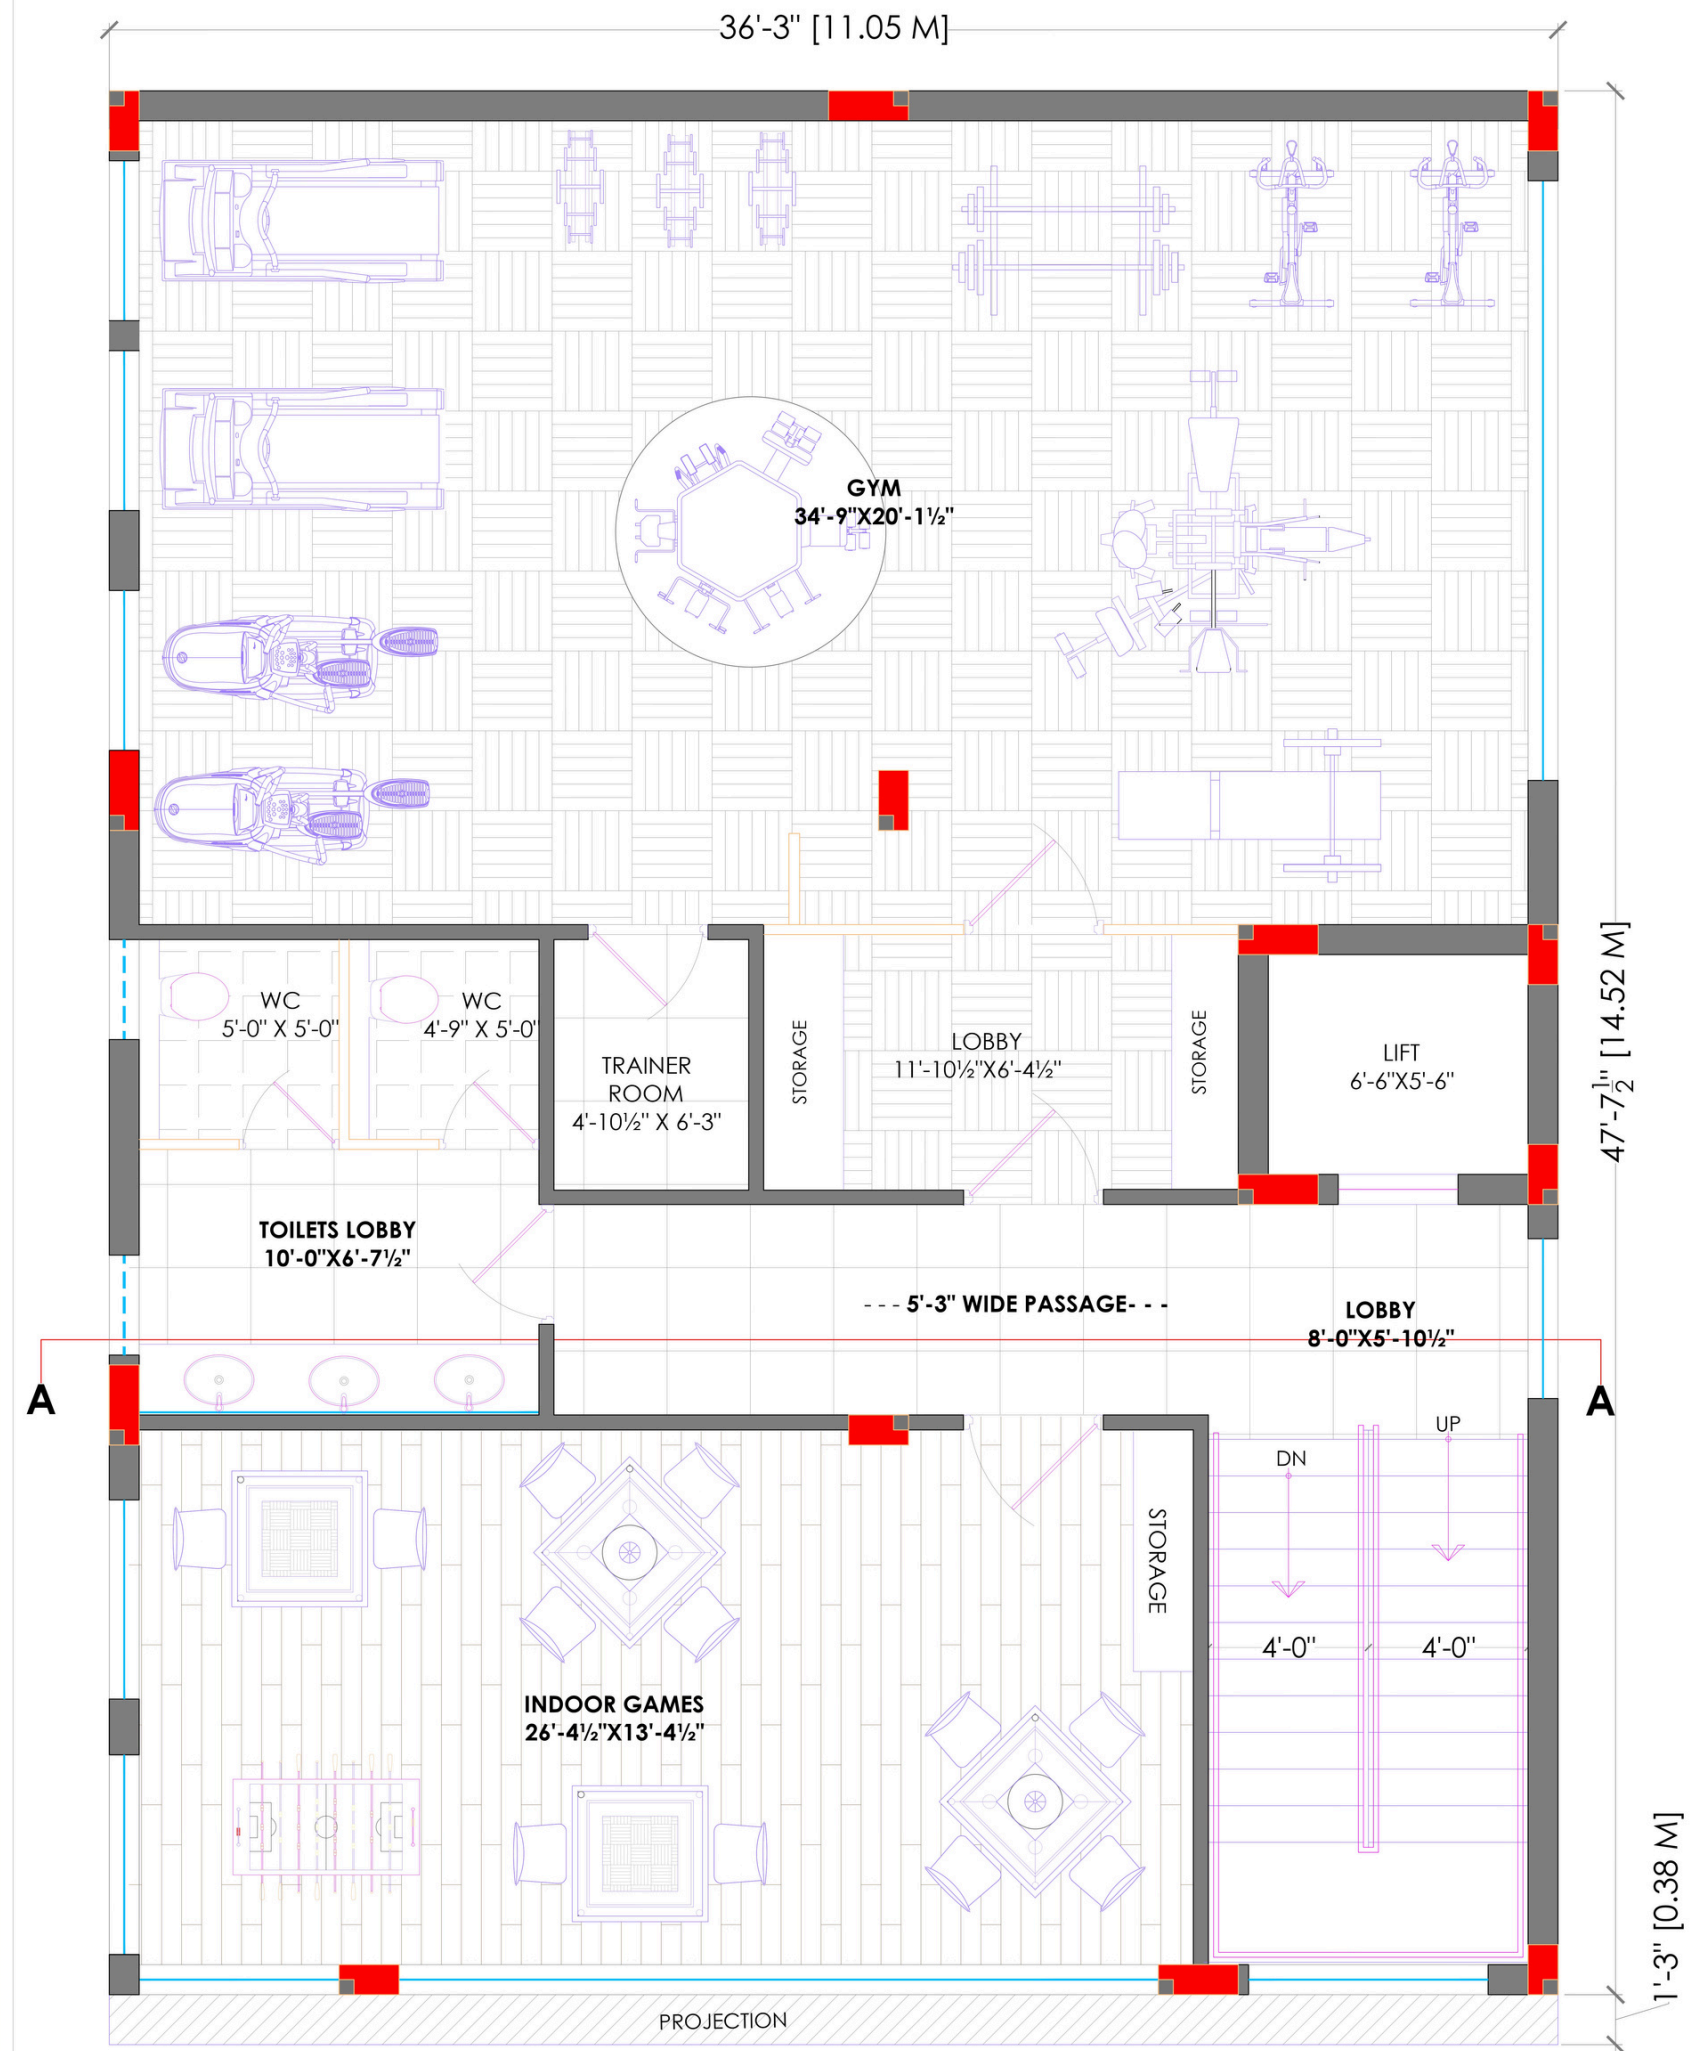

Project Summary

Location: *Vijayawada*

Total Site Area: *2.10 acres /10169.67 sq. yds*

Open Space: *40% dedicated greenery*

Total Units: *29 Villas (4 BHK)*

Team

Architecture & Design

by

Ground Floor

East facing villas

First Floor

East facing villas

Second Floor

East facing villas

West Villa

Ground Floor

West facing villas

First Floor

West facing villas

Second Floor

West facing villas

Clubhouse

Ground Floor

First Floor