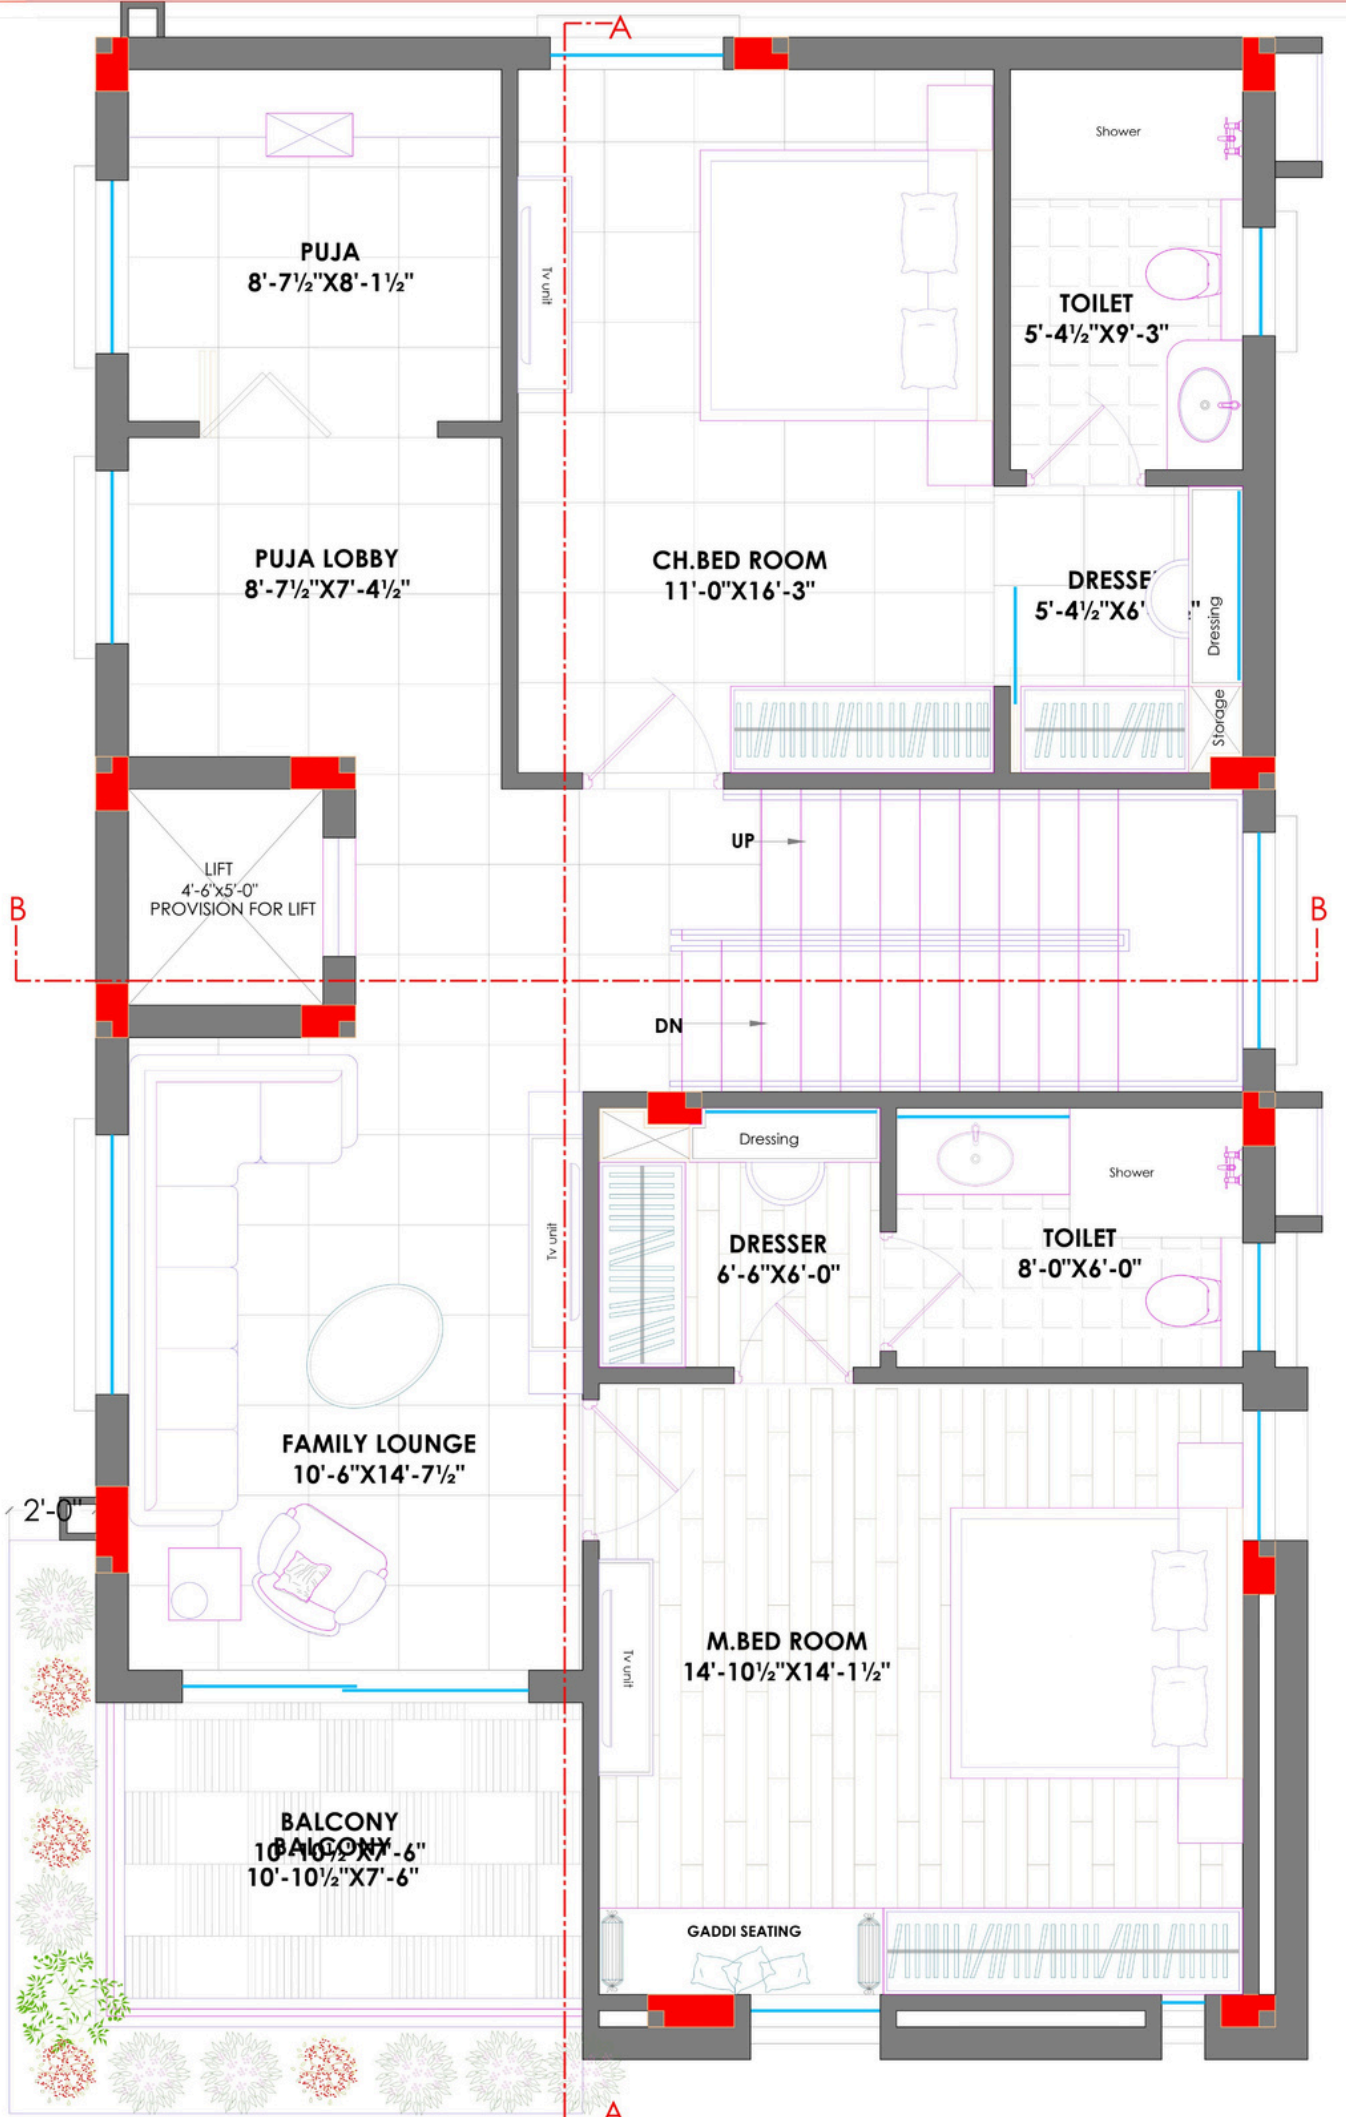

Project Summary

Location: *Vijayawada*

Total Site Area: *2.10 acres /10169.67 sq. yds*

Open Space: *40% dedicated greenery*

Total Units: *29 Villas (4 BHK)*

Team

Architecture & Design

by

Ground Floor

East facing villas

First Floor

East facing villas

Second Floor

East facing villas

West Villa

Ground Floor

West facing villas

First Floor

West facing villas

Second Floor

West facing villas

Clubhouse

Ground Floor

First Floor